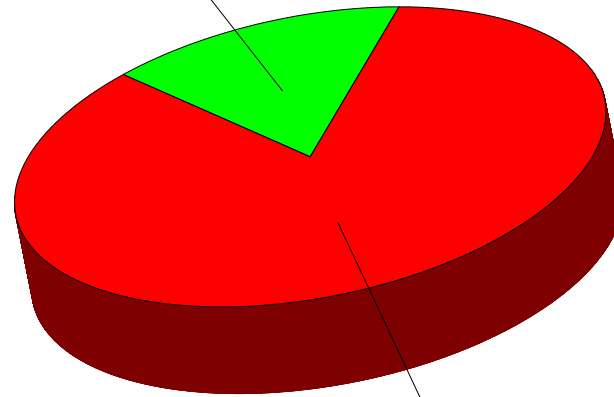

Q14. Have you received services from LKLP in the past?

787 Responses: 3/16/2006 - 3/24/2006
Need Assessment

Mean: 1.16

15.76% (124)

84.24% (663)